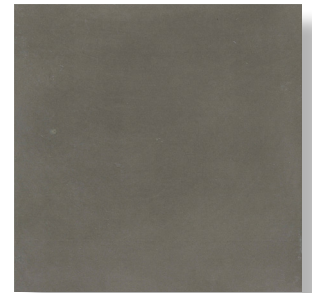

BEL HISTOIRE

Uni Ombre 15x15

rett

Collection:	BEL HISTOIRE
Color:	Uni Ombre
Top finish:	Mat
Size:	15x15cm (5.9x5.9 in)
Thickness:	8mm
Material Type:	Porcelain - single firing - dry pressed ceramic tile

TECHNICAL DATA